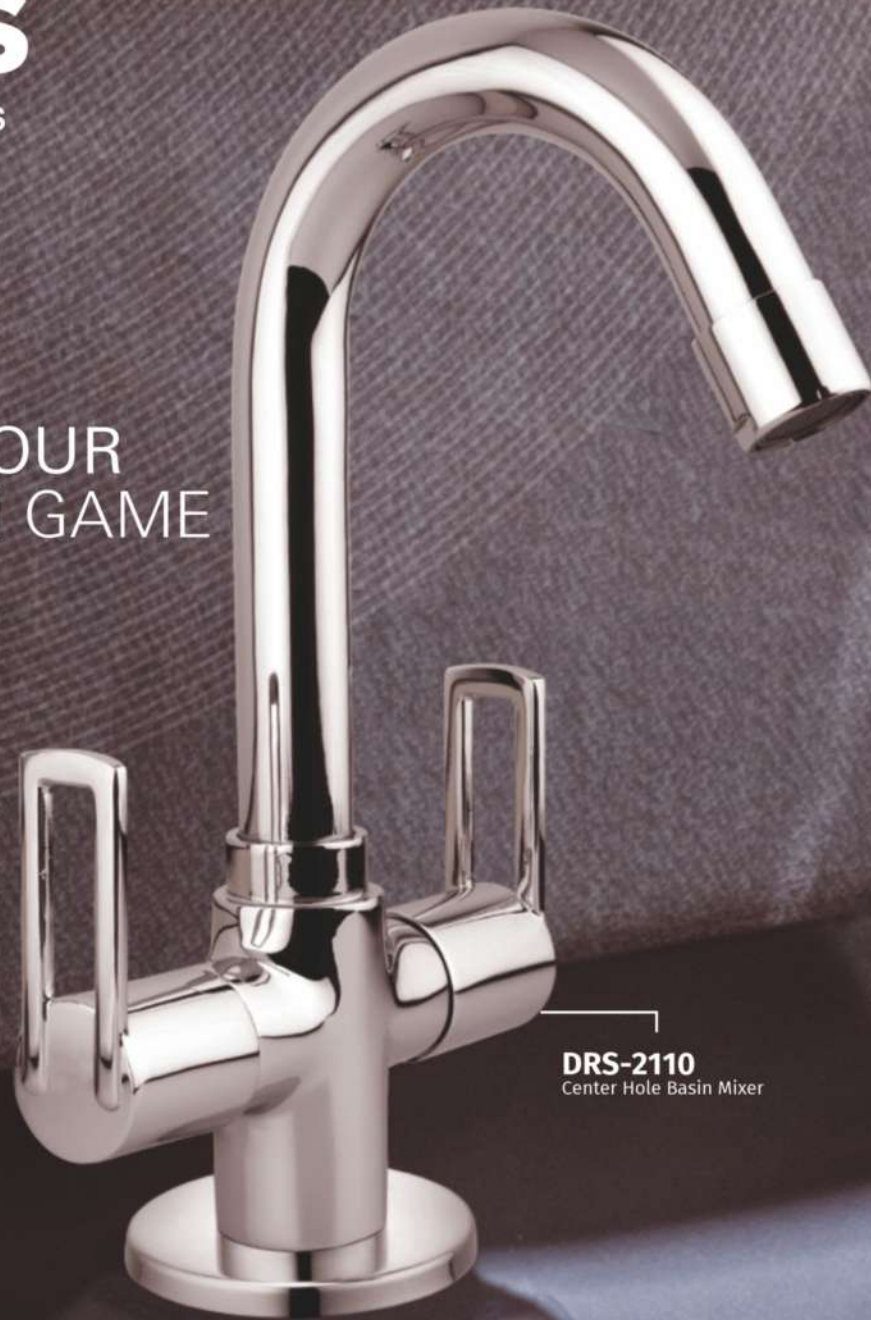

ELEVATE YOUR
HYDRATION GAME

DRS-2110
Center Hole Basin Mixer