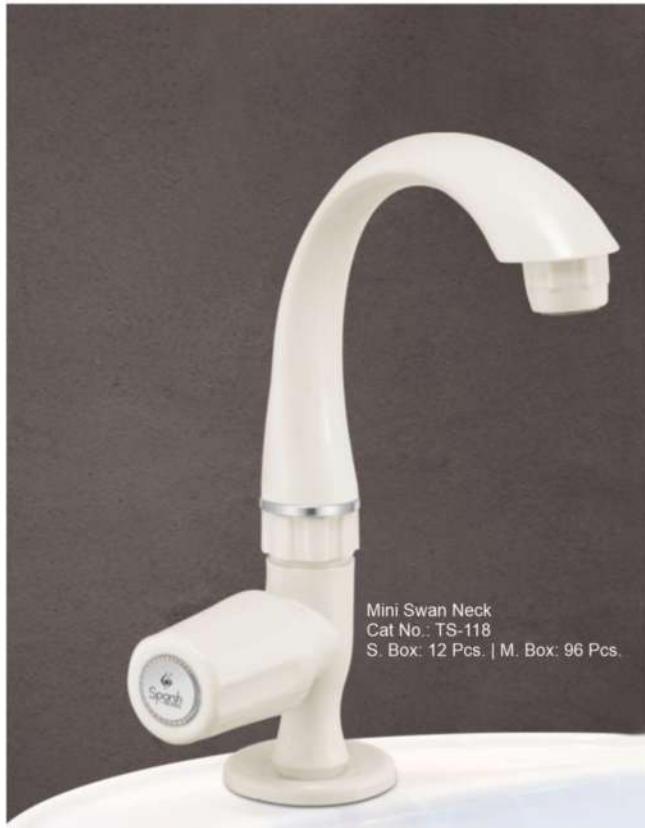

Bib Cock with Foam Flow
Cat No.: TS-126
S. Box: 36 Pcs | M. Box: 288 Pcs.