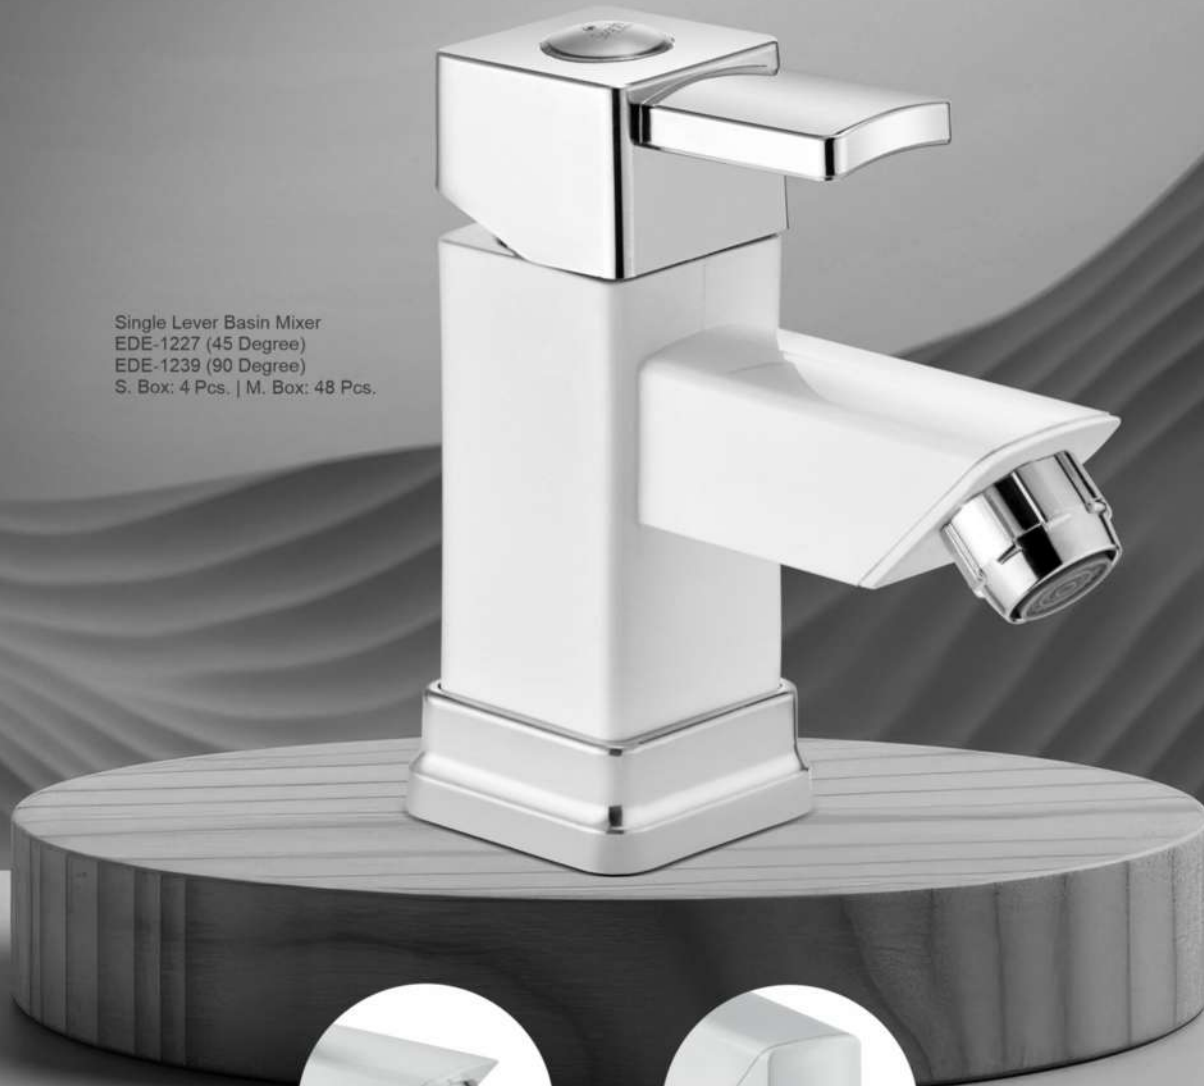

Single Lever Basin Mixer
EDE-1227 (45 Degree)
EDE-1239 (90 Degree)
S. Box: 4 Pcs. | M. Box: 48 Pcs.

45 Degree Angle

90 Degree Angle

20 MM Taps
WH/IV

EDGE Elite

Concealed Stop Cock
(Spindle 15 mm & Body 15mm)
Cat No.: EDE-1240
S. Box: 12 Pcs. | M. Box: 96 Pcs.